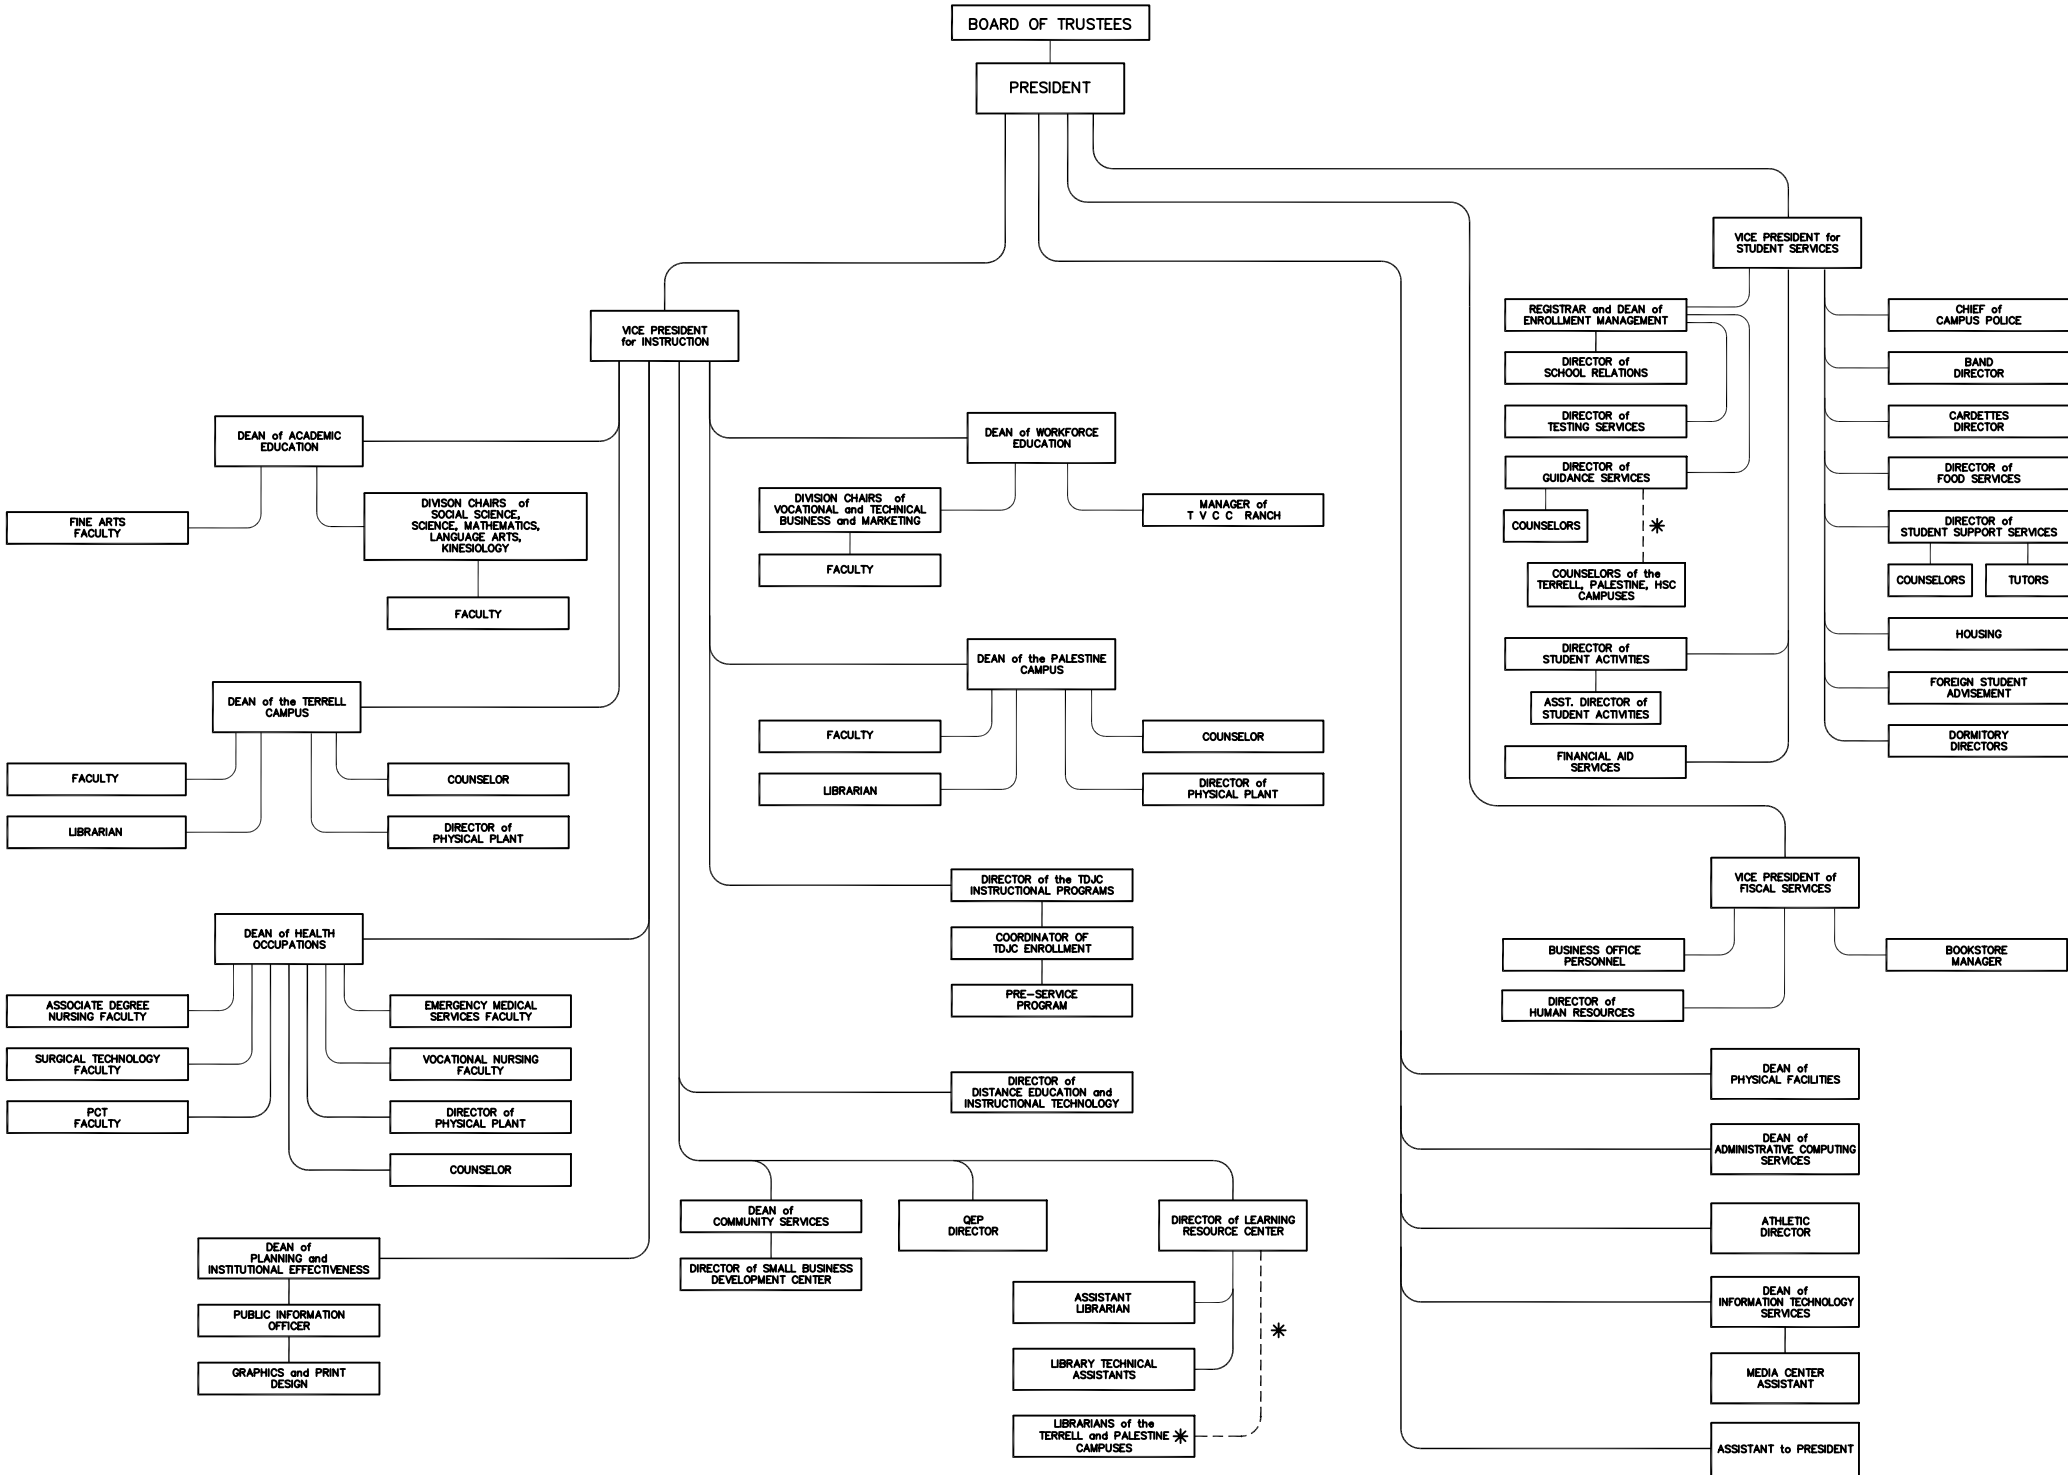

TRINITY VALLEY COMMUNITY COLLEGE
GENERAL ORGANIZATION

* - - - - - INDICATES COORDINATION OF POLICIES AND PROCEDURES