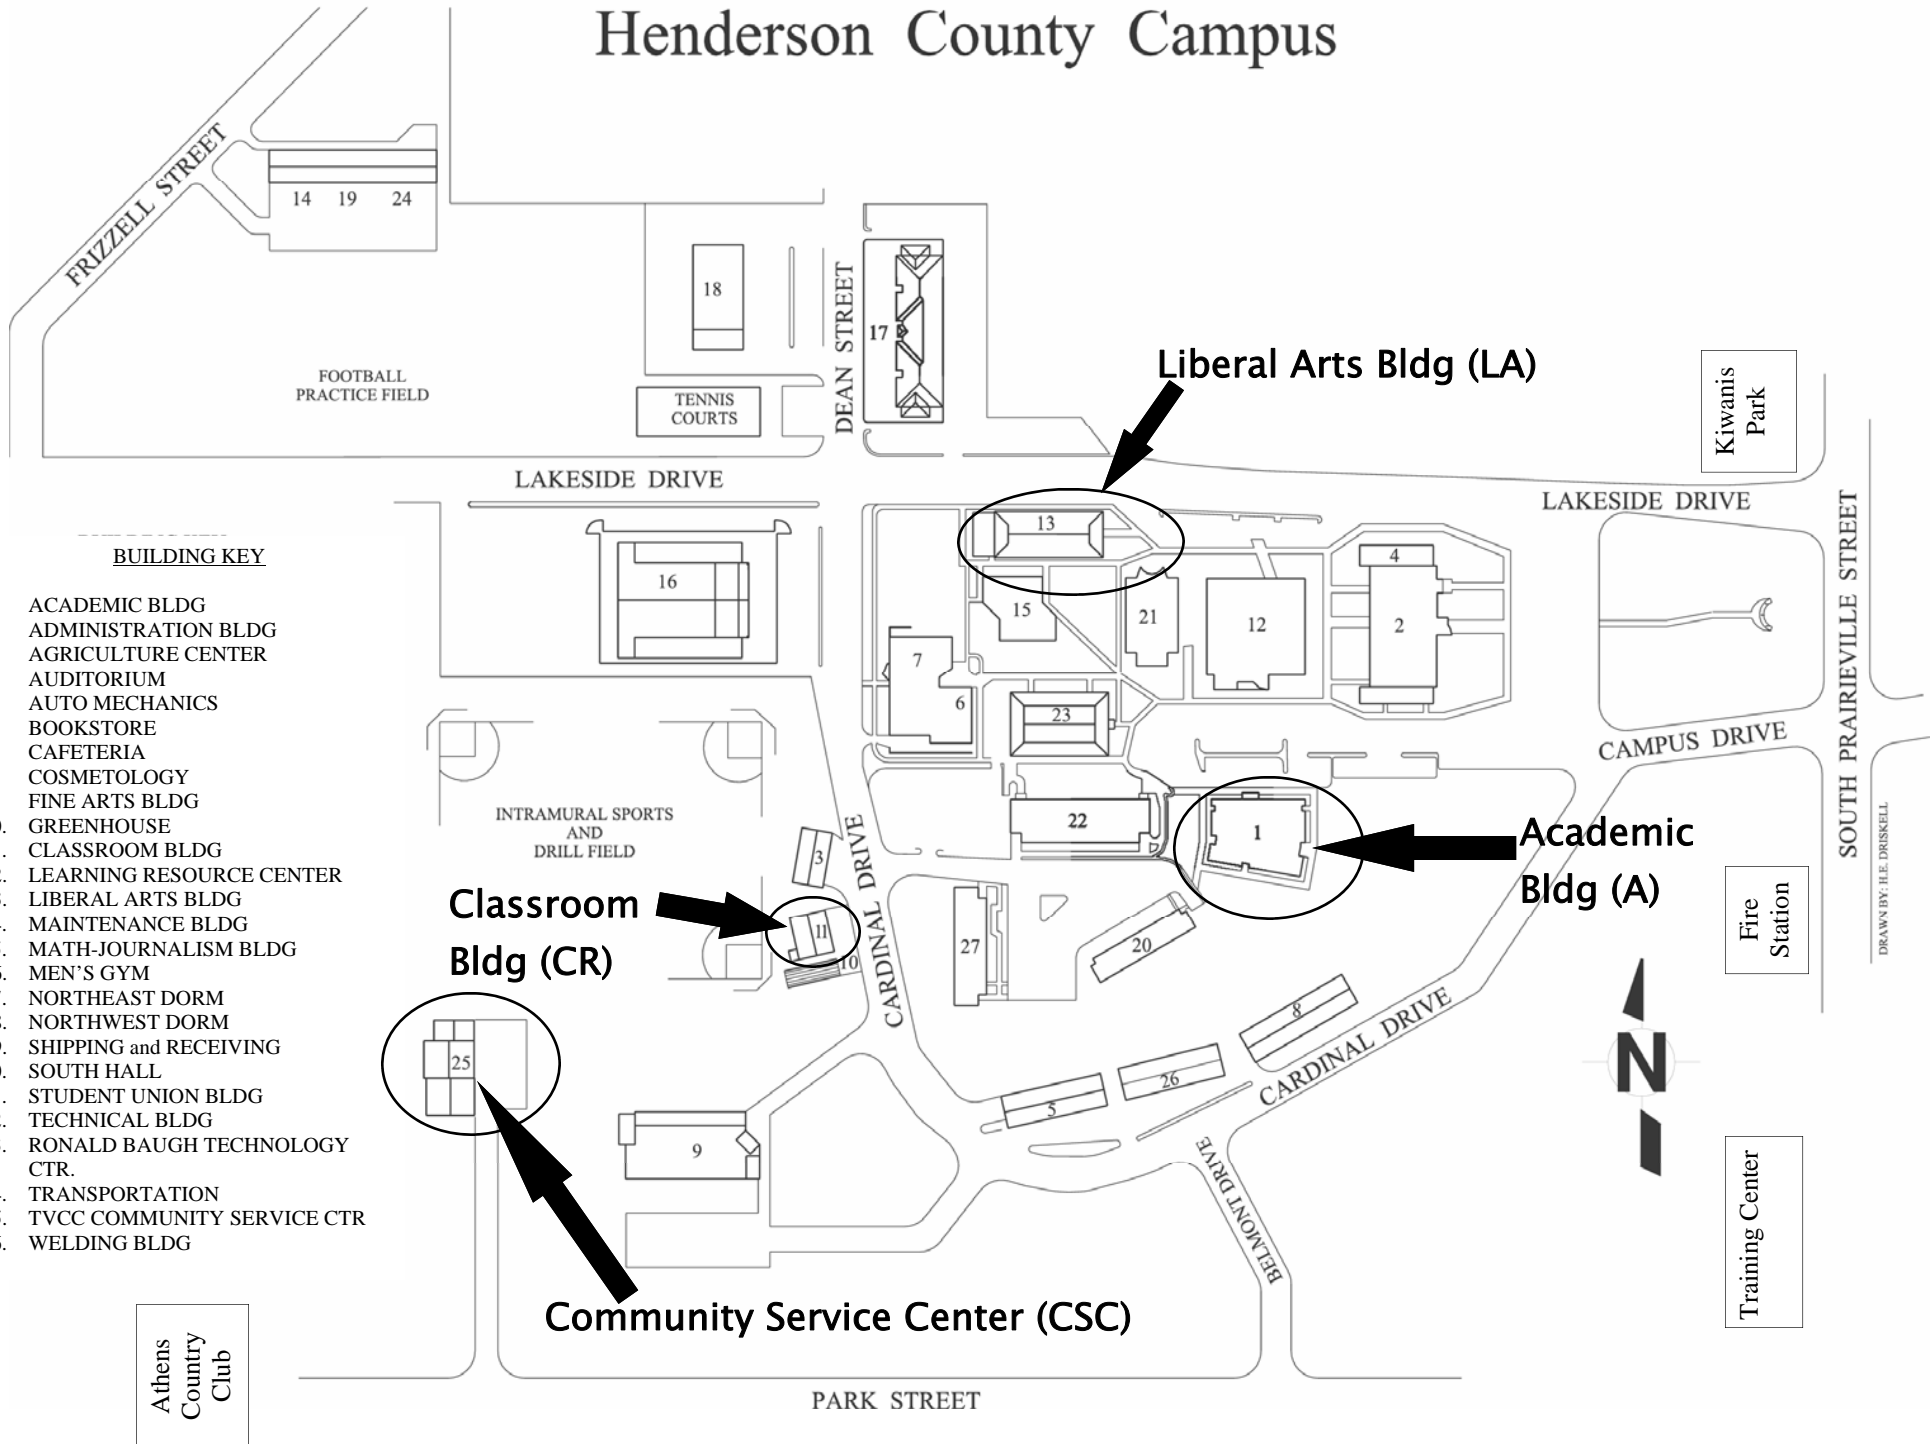

TRINITY VALLEY COMMUNITY COLLEGE

Henderson County Campus

BUILDING KEY

1. ACADEMIC BLDG
2. ADMINISTRATION BLDG
3. AGRICULTURE CENTER
4. AUDITORIUM
5. AUTO MECHANICS
6. BOOKSTORE
7. CAFETERIA
8. COSMETOLOGY
9. FINE ARTS BLDG
10. GREENHOUSE
11. CLASSROOM BLDG
12. LEARNING RESOURCE CENTER
13. LIBERAL ARTS BLDG
14. MAINTENANCE BLDG
15. MATH-JOURNALISM BLDG
16. MEN'S GYM
17. NORTHEAST DORM
18. NORTHWEST DORM
19. SHIPPING and RECEIVING
20. SOUTH HALL
21. STUDENT UNION BLDG
22. TECHNICAL BLDG
23. RONALD BAUGH TECHNOLOGY CTR.
24. TRANSPORTATION
25. TVCC COMMUNITY SERVICE CTR
26. WELDING BLDG

DRAWN BY: ILE DRISKELL