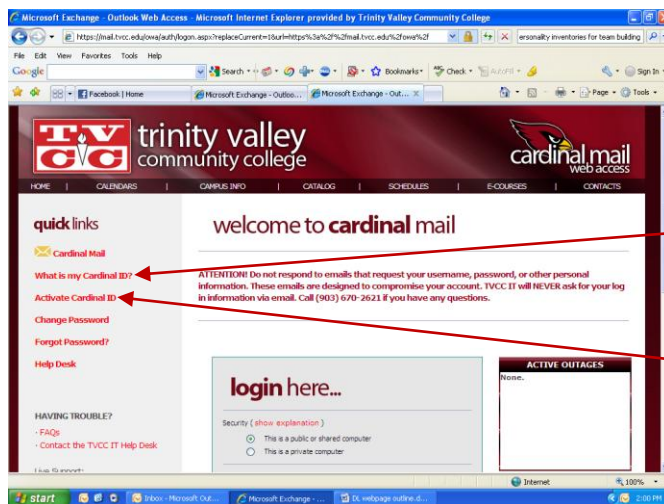

How to Activate your TVCC Cardinal ID and Password – **MUST be done BEFORE you can access e-Courses for the first time!**

Access <https://mail.tvcc.edu>

If you are uncertain of what your Cardinal ID is, access the link on the left tool bar “**What is my Cardinal ID?**”

After you know what your Cardinal ID is, access the link, “**Activate Cardinal ID**” and follow the directions given.