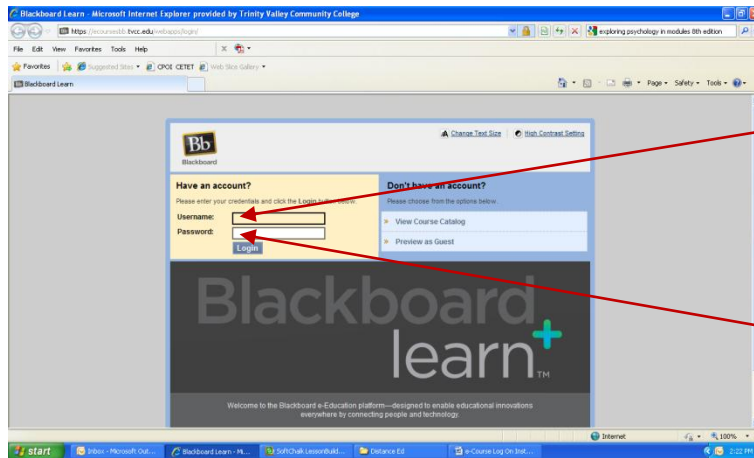

How to log in to TVCC e-Courses BB 9.1

Access <https://ecourses.tvcc.edu>

User name: Cardinal ID

You **MUST have already activated your Cardinal ID before logging in to TVCC e-Courses. TO **activate** your Cardinal ID, visit <https://mail.tvcc.edu>. See below for more detailed assistance.*

Password: Cardinal ID Password

You **MUST have already activated your cardinal ID before logging in to TVCC e-Courses. TO **activate** your Cardinal ID, visit <https://mail.tvcc.edu>. See below for more detailed assistance.*